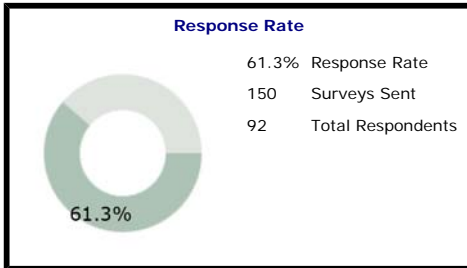

SOWELA Technical Community College
ModernThink Higher Education Insight Survey 2017
Topline Survey Results

Poor	Warrants Attention	Fair to Mediocre	Good	Very Good to Excellent
0% - 44%	45% - 54%	55% - 64%	65% - 74%	75% - 100%