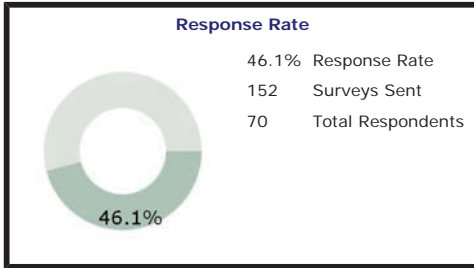

SOWELA Technical Community College
ModernThink Higher Education Insight Survey 2015
Topline Survey Results

	Poor 0% - 44%	Warrants Attention 45% - 54%	Fair to Mediocre 55% - 64%	Good 65% - 74%	Very Good to Excellent 75% - 100%	
				2015 Honor Roll 3,000-9,999	2015 Carnegie Assoc	
Job Satisfaction/Support			84%	77%	88%	79%
Teaching Environment			67%	65%	81%	69%
Professional Development			84%	79%	83%	75%
Compensation, Benefits & Work/Life Balance			74%	72%	81%	75%
Facilities			84%	68%	84%	78%
Policies, Resources & Efficiency			68%	60%	77%	67%
Shared Governance			77%	68%	79%	66%
Pride			92%	91%	90%	81%
Supervisors/Department Chairs			80%	72%	85%	77%
Senior Leadership			78%	71%	81%	66%
Faculty, Administration & Staff Relations			73%	58%	79%	65%
Communication			72%	65%	75%	62%
Collaboration			68%	66%	78%	66%
Fairness			71%	67%	78%	66%
Respect & Appreciation			76%	63%	77%	67%
Survey Average			76%	70%	81%	70%

*Results in the first one or two columns (two if you participated in the program last year) of the table reflect your school's average percent positive for each survey dimension, that is, the percentage of your faculty and staff that responded with "Strongly Agree" or "Agree" to the statements comprising each dimension.