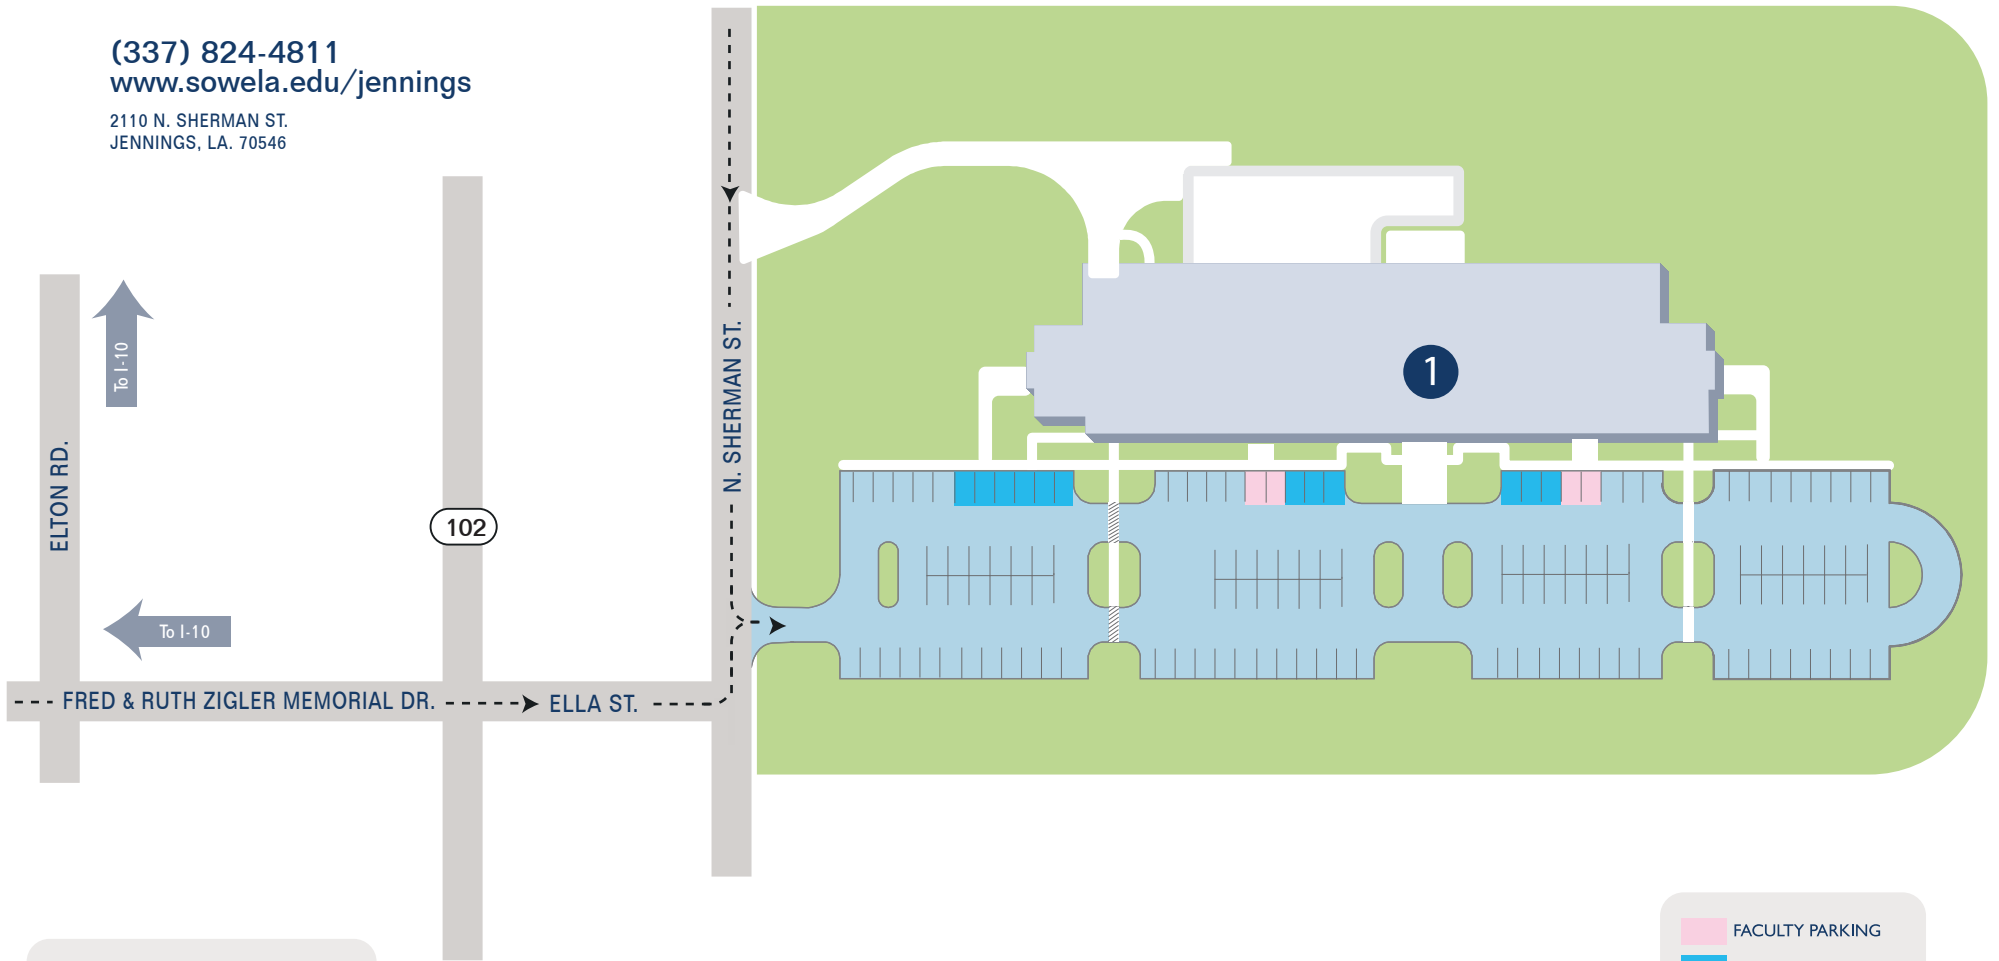

Campus Map JENNINGS

(337) 824-4811
www.sowela.edu/jennings

2110 N. SHERMAN ST.
JENNINGS, LA. 70546

FACILITIES

1. SOWELA Morgan Smith

- FACULTY PARKING
- HANDICAP PARKING
- STUDENT PARKING
- ACCESS ROUTES