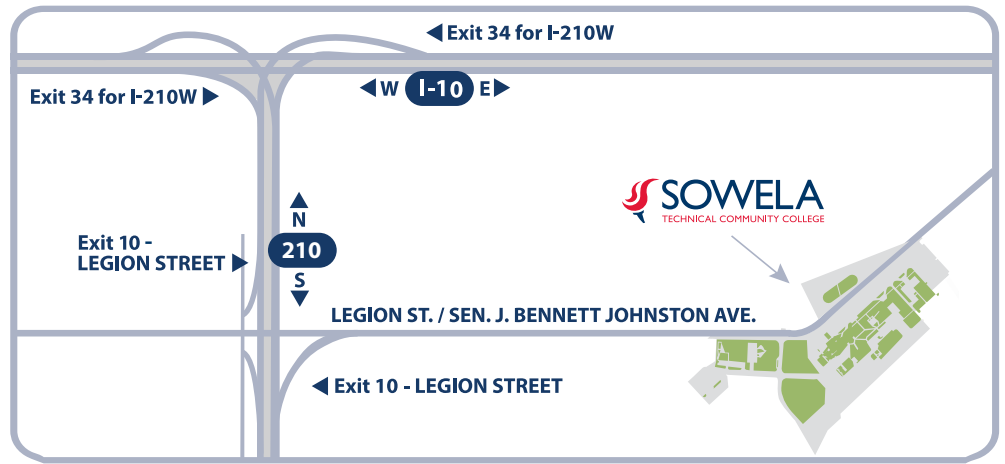

Campus Map

MAIN: (337) 421-6565
www.sowela.edu

FACILITIES

- 1. Transportation Technology Building
- 2. Phillips 66 Process Technology
- 3. H.C. Drew Nursing and Allied Health
- 4. Arts and Humanities
- 5. Pelican Building
- 6. Cypress Building

- 7. Sycamore Student Center
- 8. Charleston Building
- 9. Regional Training Center
- 10. Gerstner Building
- 11. Chennault Building
- 12. Calcasieu Building
- 13. Magnolia Building