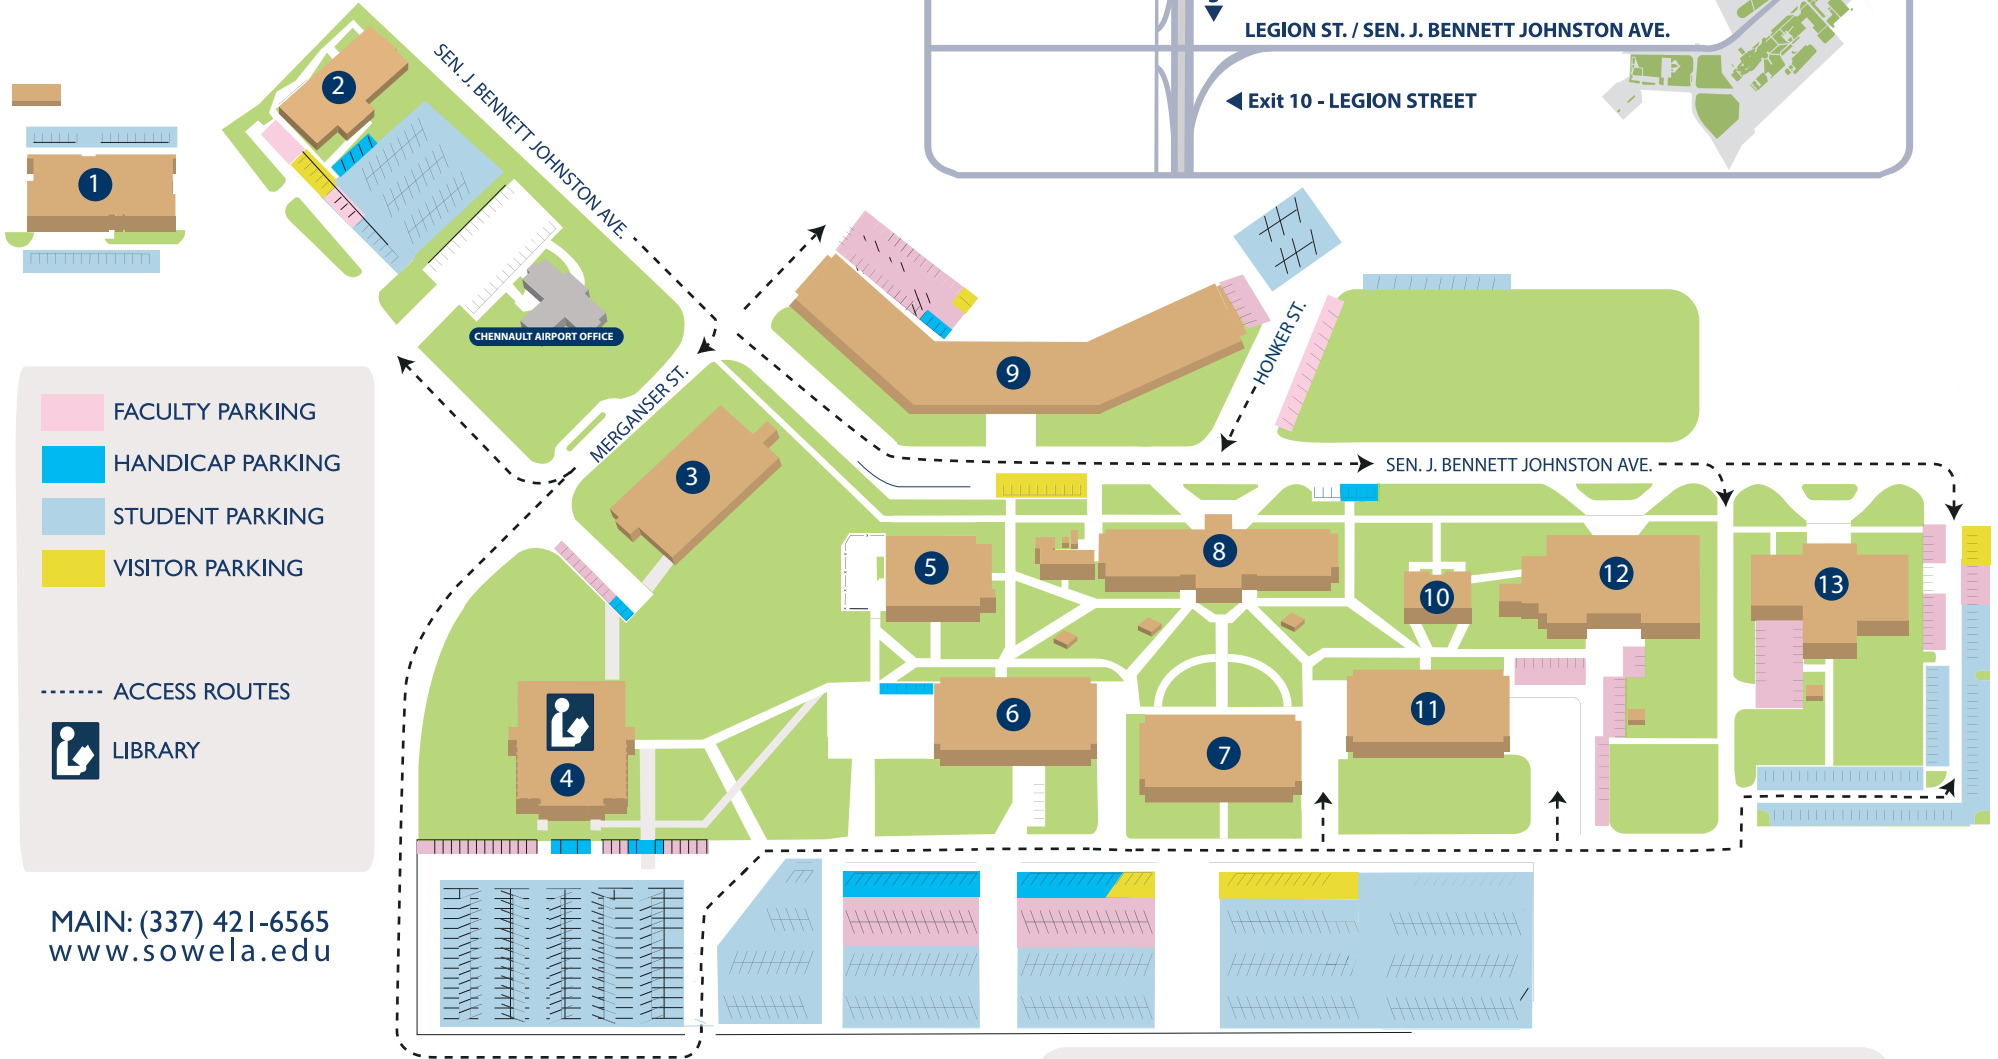

Campus Map

MAIN: (337) 421-6565
www.sowela.edu

FACILITIES

- 1. Transportation Technology Building
- 2. Phillips 66 Process Technology
- 3. H.C. Drew Nursing and Allied Health
- 4. Arts and Humanities
- 5. Pelican Building
- 6. Cypress Building

- 7. Sycamore Student Center
- 8. Charleston Building
- 9. Regional Training Center
- 10. Gerstner Building
- 11. Chennault Building
- 12. Calcasieu Building
- 13. Magnolia Building